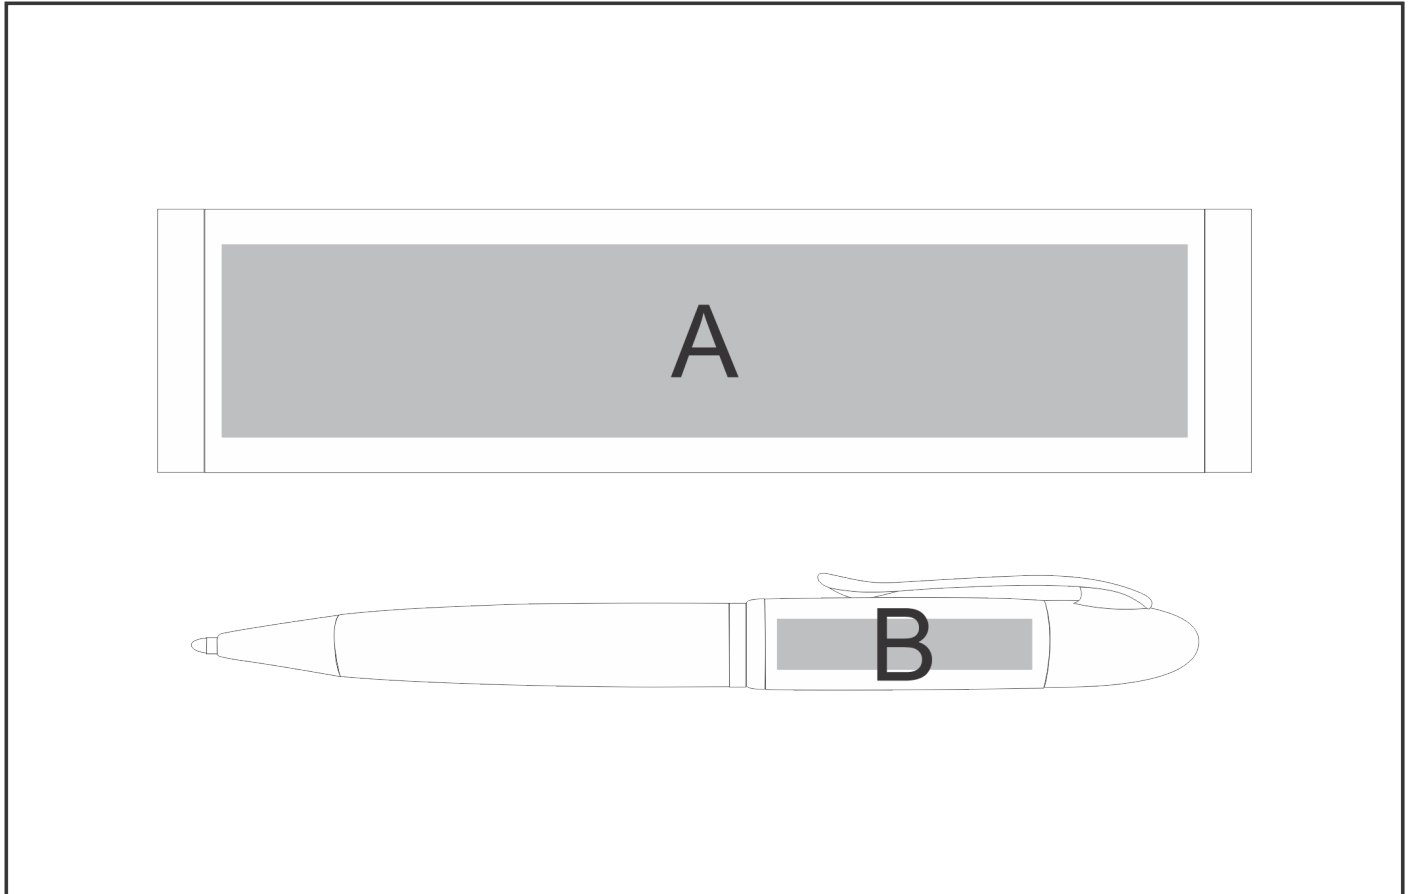

PEN-3735

Unity Bamboo Pen - Natural

Need to know:

- Includes 1-Colour, 1-Position Pad Print (setup fees apply)
- Laser Colour: Tonal.
- Due to tonal variations in the wood the laser engraving will vary from one item to the next and will likely vary in the same item.

Branding Options:

Position A

1. Screen Print (SB)
1 Colour
Size: 150mm wide x 30mm high

Position B

1. Pad Printing (PA)
1 Colour
Size: 33mm wide x 8mm high
2. Laser Engraving (LC)
N/A
Size: 33mm wide x 8mm high